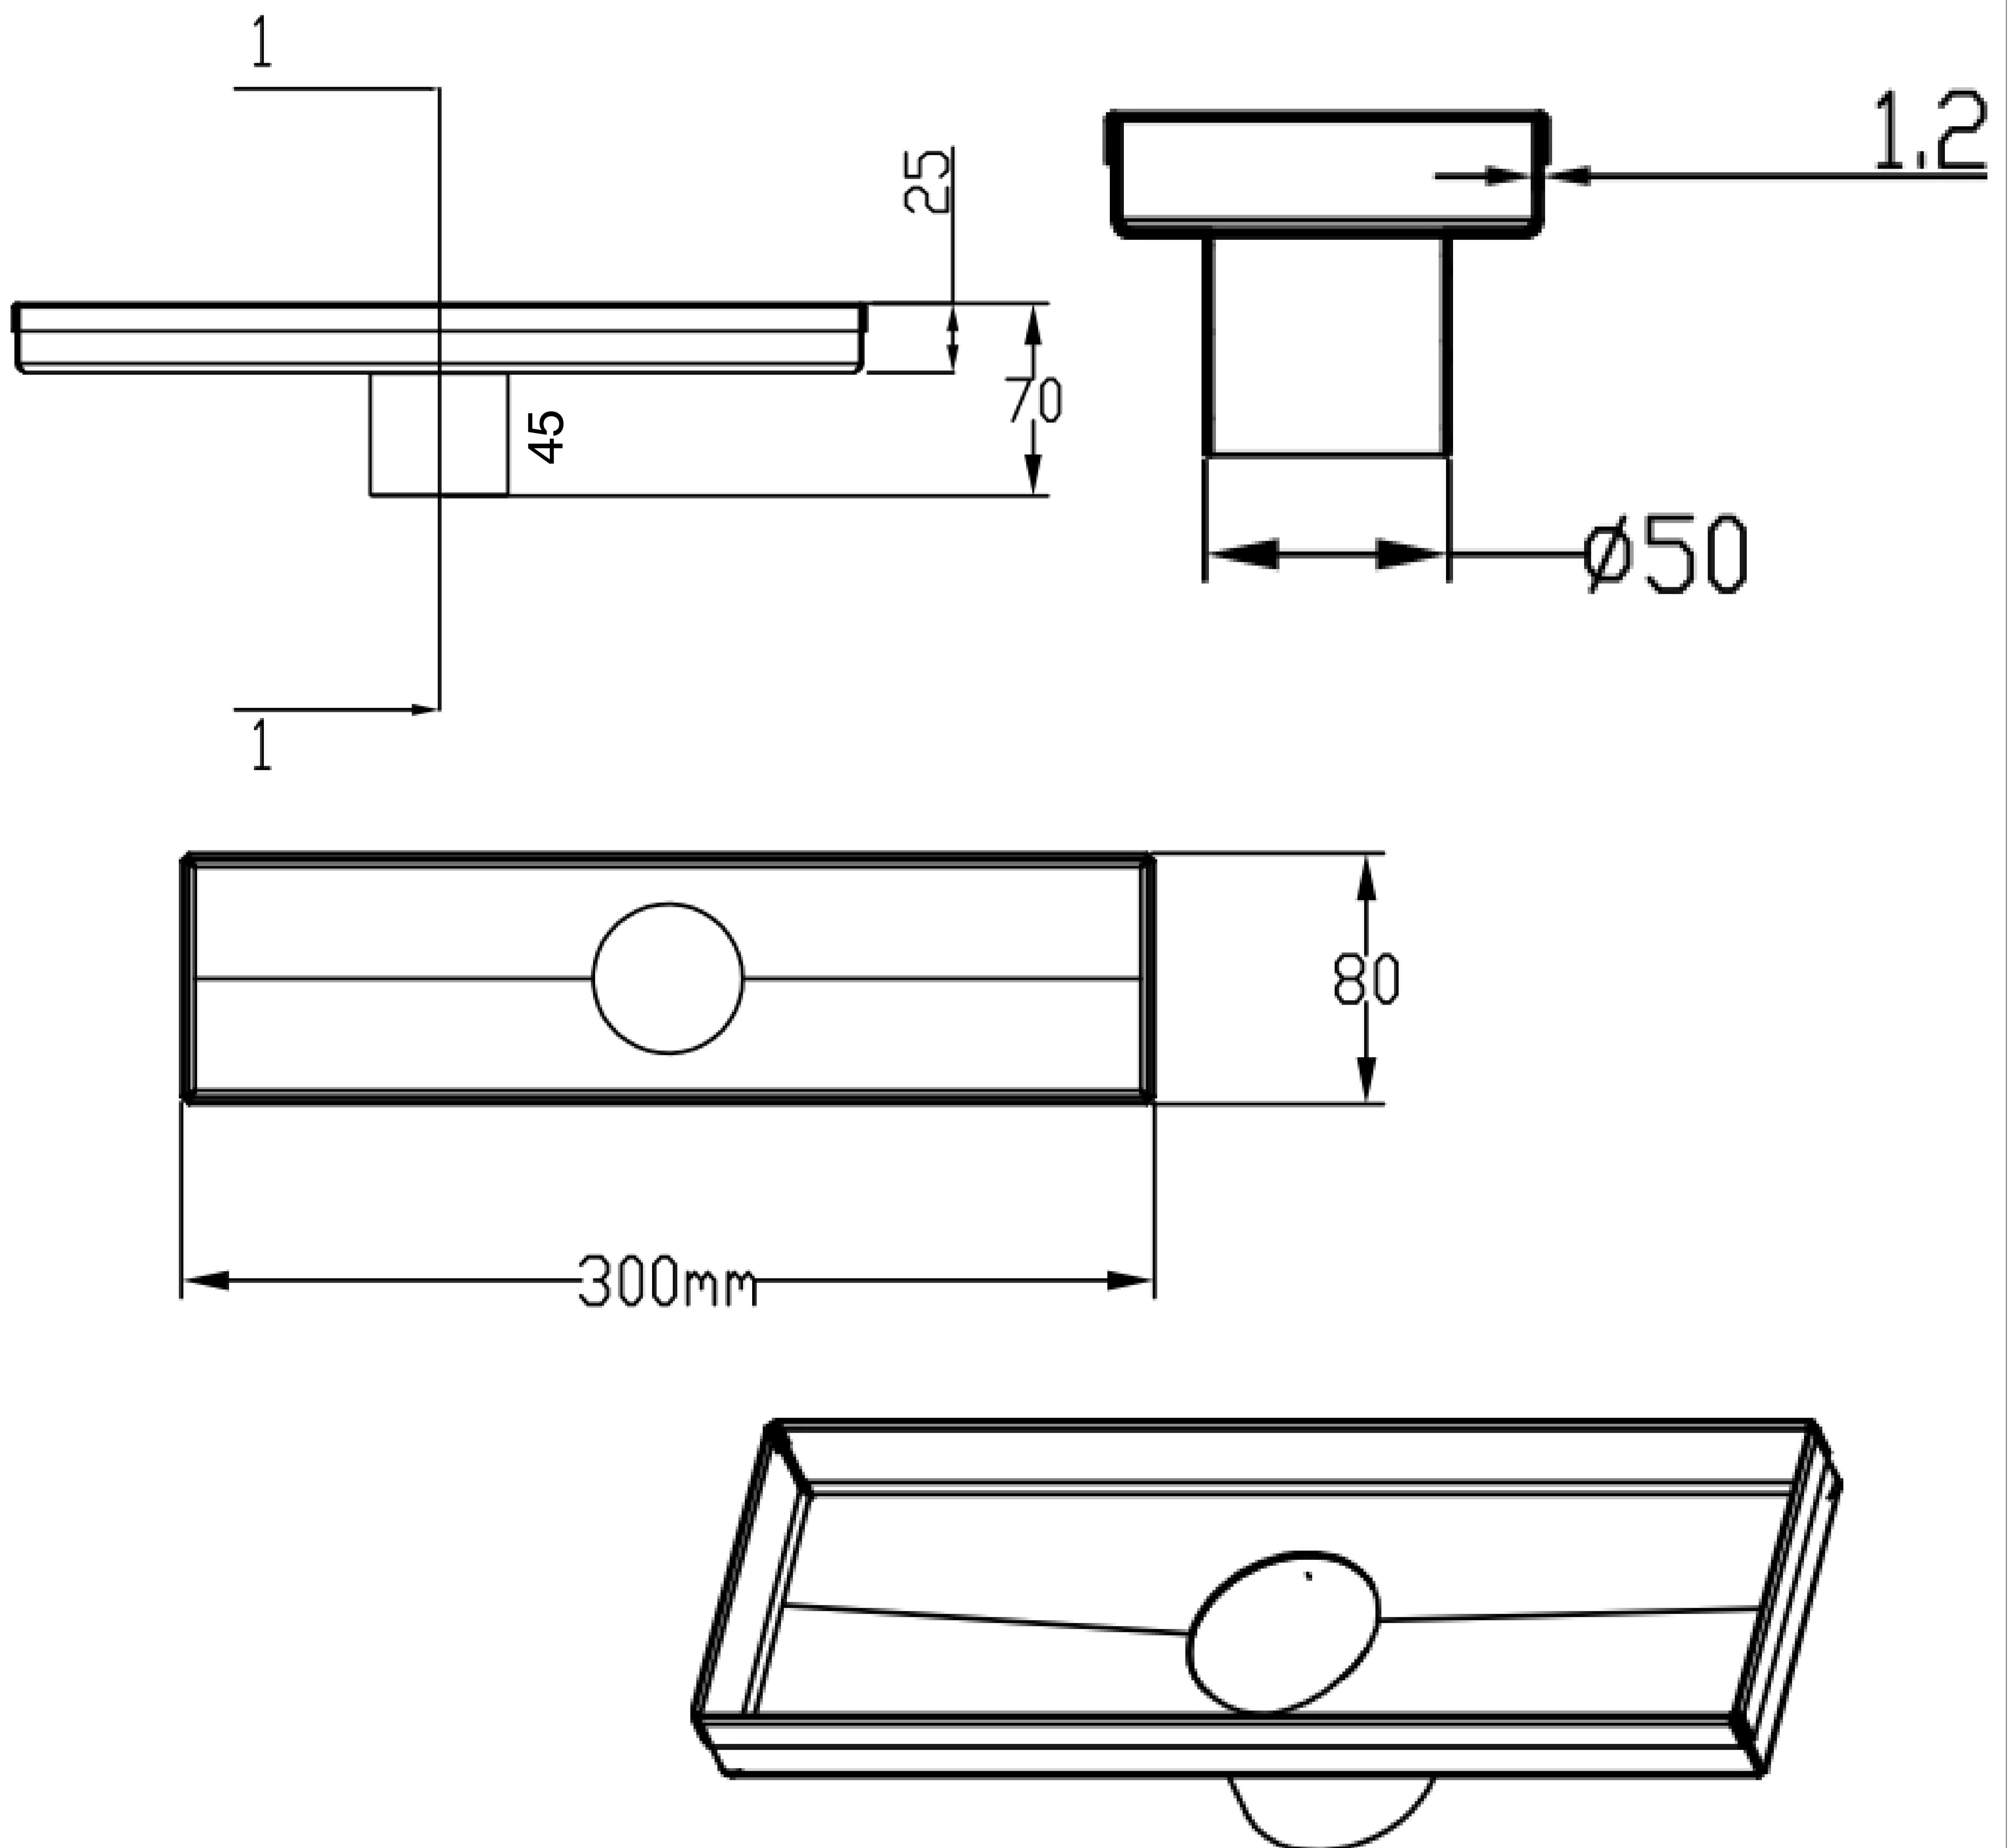

## Shower Channel Base

Product Code : 30080 BS CH

### Technical Drawing

All dimension are in mm